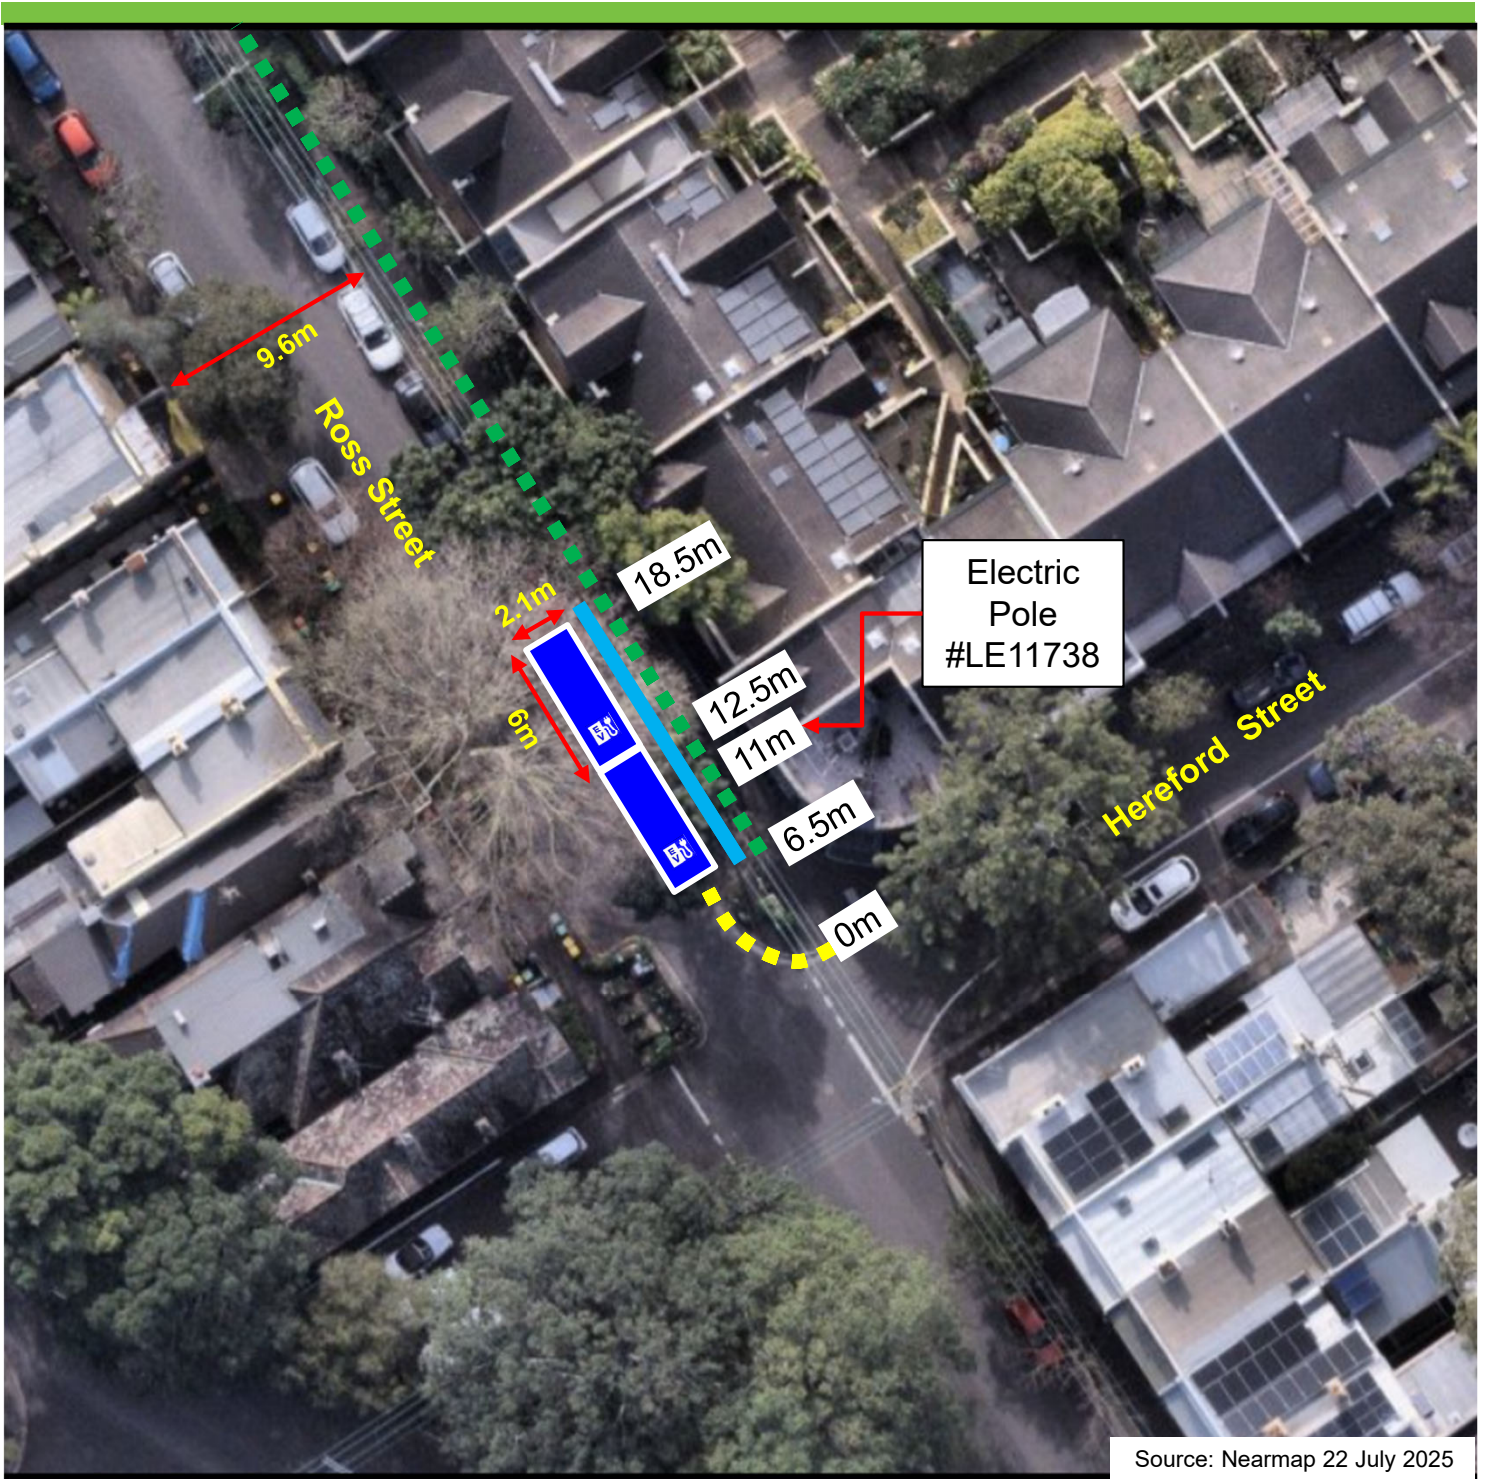

## Ross Street, Glebe Proposed parking changes

Source: Nearmap 22 July 2025

### Existing

- ■ ■ No Stopping
- ■ ■ 2P  
8am-6pm Mon-Fri  
Permit Holders Excepted  
Area G

### Proposed

- 4P 8am-8pm  
Electric Vehicles Only While  
Charging
- ■ ■ No Parking  
Electric Vehicles Excepted  
While Charging All Other  
Times